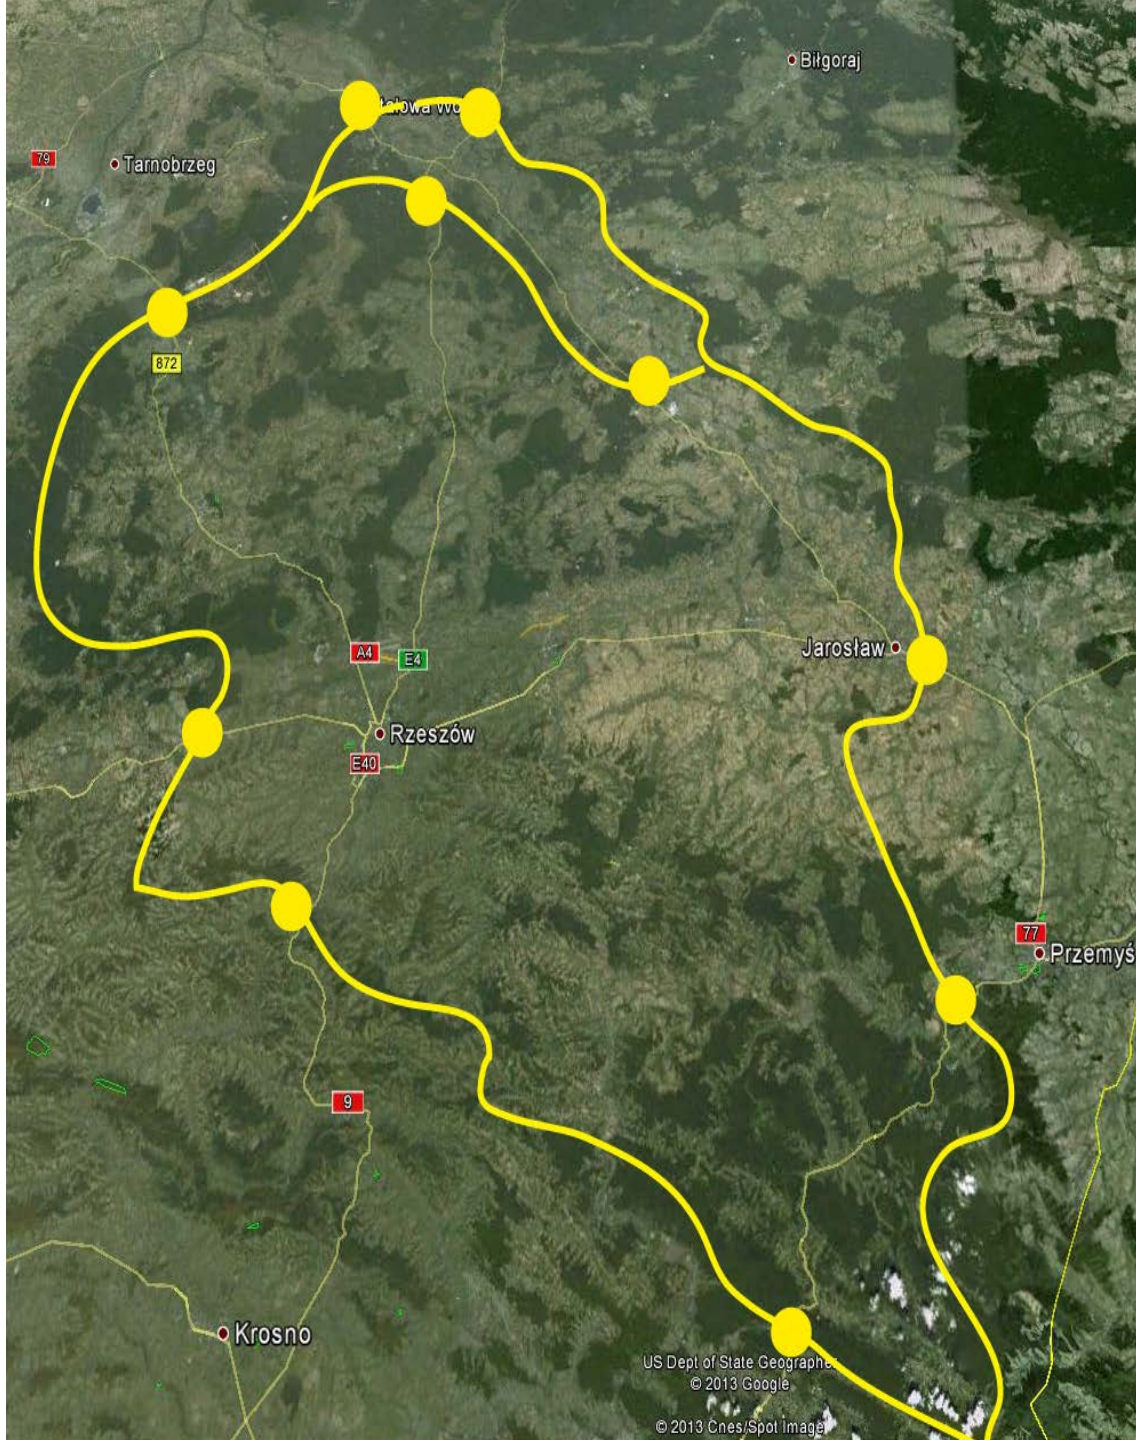

SOUTH EAST EUROPE

Transnational Cooperation Programme

Programme co-funded by the
EUROPEAN UNION