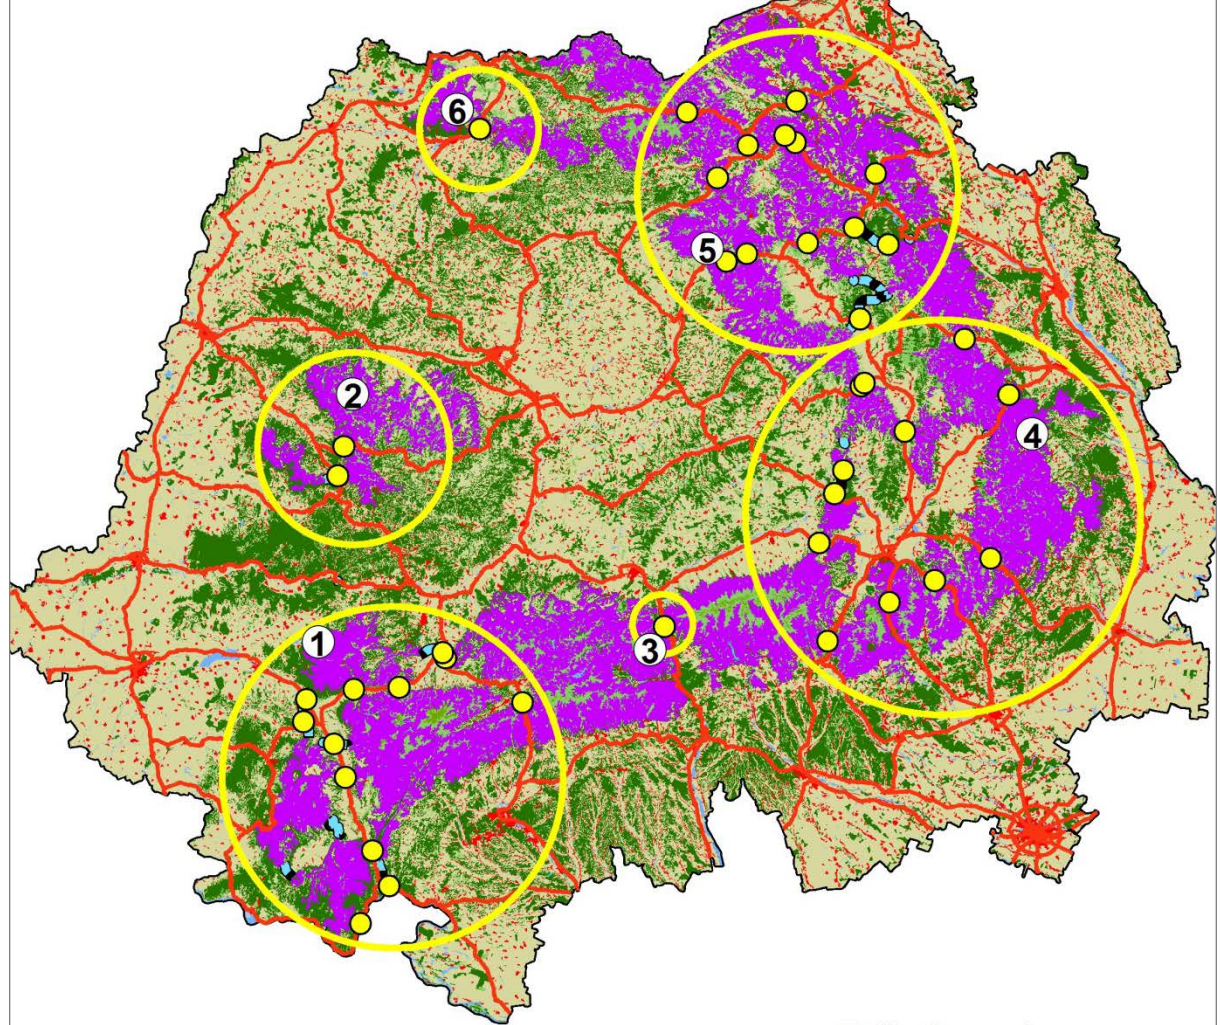

SOUTH EAST EUROPE

Transnational Cooperation Programme

Poland HOTSPOTS ZONE 3

Programme co-funded by the
EUROPEAN UNION

Legend

- PL_ALL_LCPs_lynxbearwolf
- PL_carn_hotspots
- UA_carn_Best_LCPs
- UA_carn_hotspots
- SK_ALL_LCP_lynxbearwolf
- SK_carn_ALL_hotspots
- Roads
- Minimum CoreAreas_Bear_Wolf_Lynx
- Large CoreAreas_Bear_Wolf_Lynx

Landcover GRIDCODE

- Forest
- Grassland
- Natural areas
- human landscape
- agricultural areas
- water

SOUTH EAST EUROPE

Transnational Cooperation Programme

Programme co-funded by the
EUROPEAN UNION

SOUTH EAST EUROPE

Transnational Cooperation Programme

Hot Spots Romania Z4

Legend

-  RO_Roads
-  RO_best_core_hotspots
-  RO_LynxBearWolf_BEST_LCPs
-  RO_carn_best_core_areas
-  Protectie integrala

RO_Landcover

-  Forest
-  Grassland
-  Natural areas
-  human landscape
-  agricultural areas
-  water

Transnational Cooperation Programme

**SOUTH EAST
EUROPE**

Transnational Cooperation Programme

Hot Spots Ukraine

EURAC
research

**SOUTH EAST
EUROPE**

Transnational Cooperation Programme

Ukraine HOTSPOTS ZONE 2