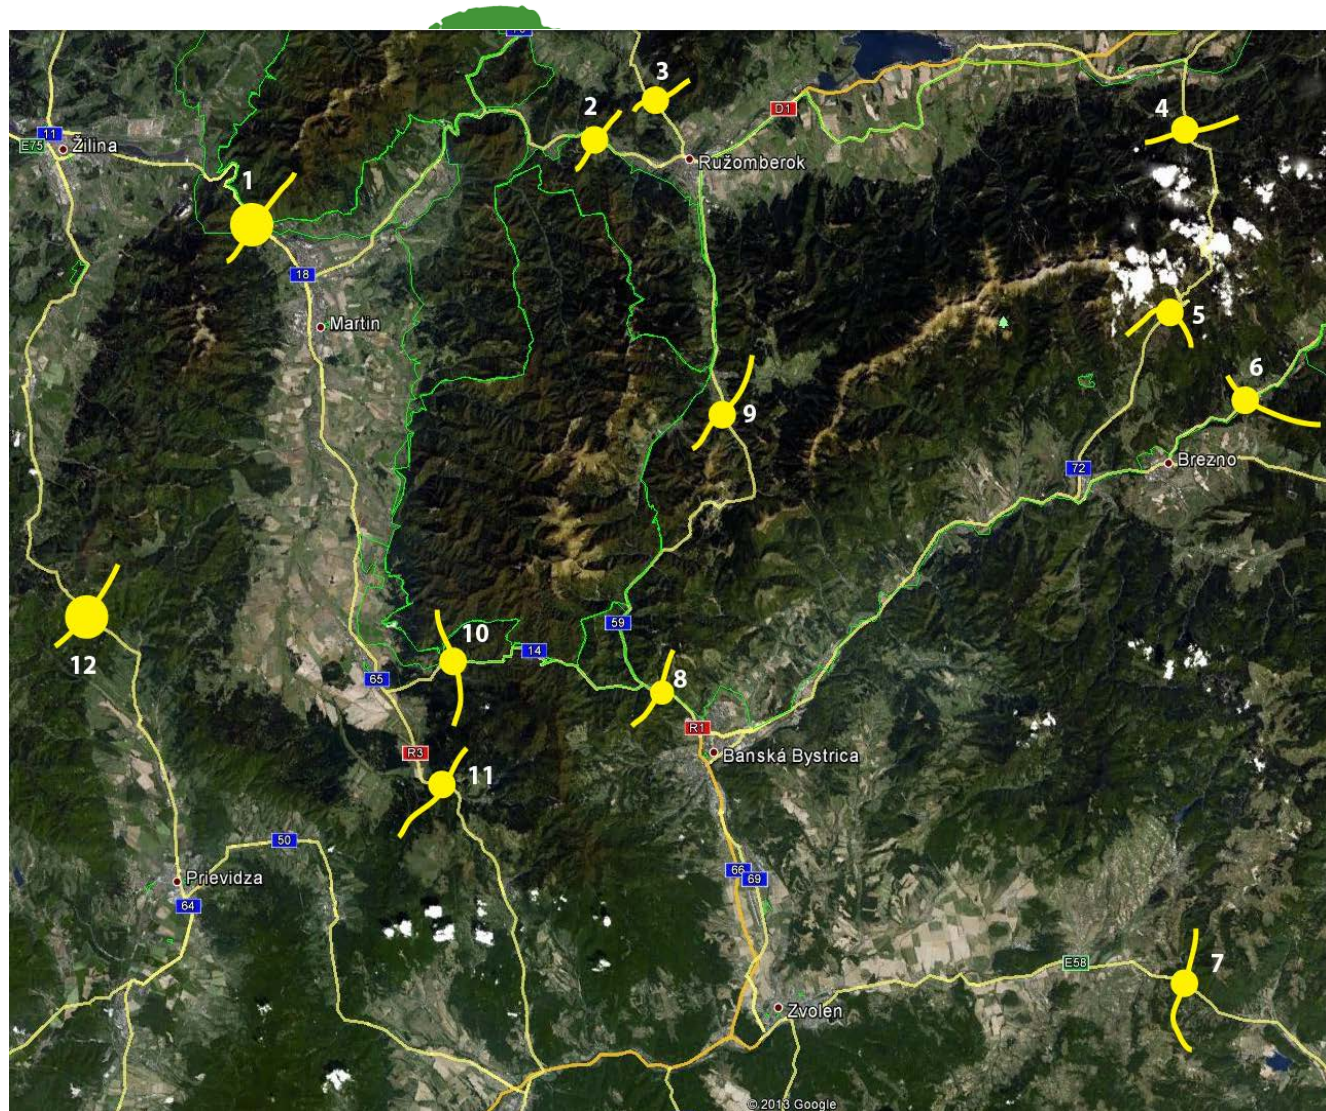

Jointly for our common future