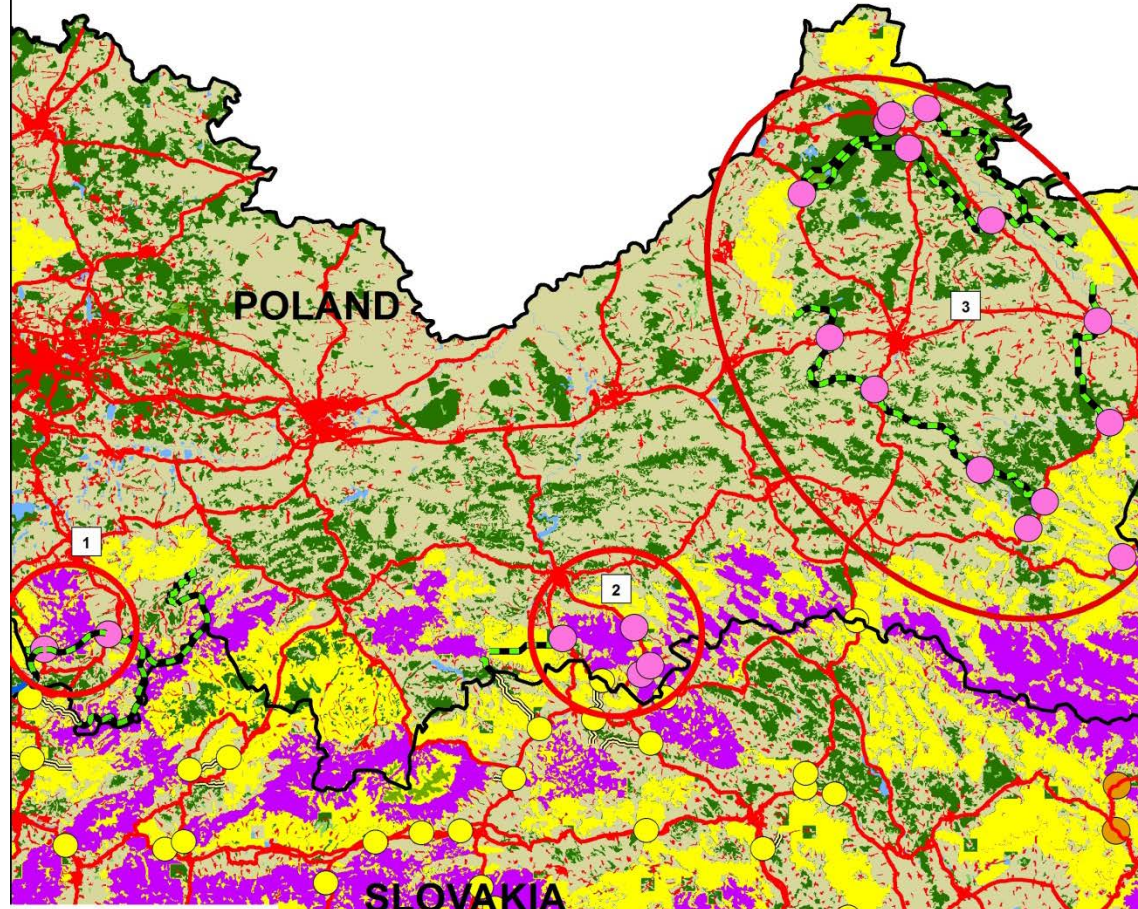

Transnational Cooperation Programme

TAR

• Tar

Image © 2013 GeoEye
© 2013 Google

47°57'22.74" N 19°45'14.90" O Höhe 218 m

EURAC
research

**Hot Spots
Poland Z3**

**Landcover
GRIDCODE**