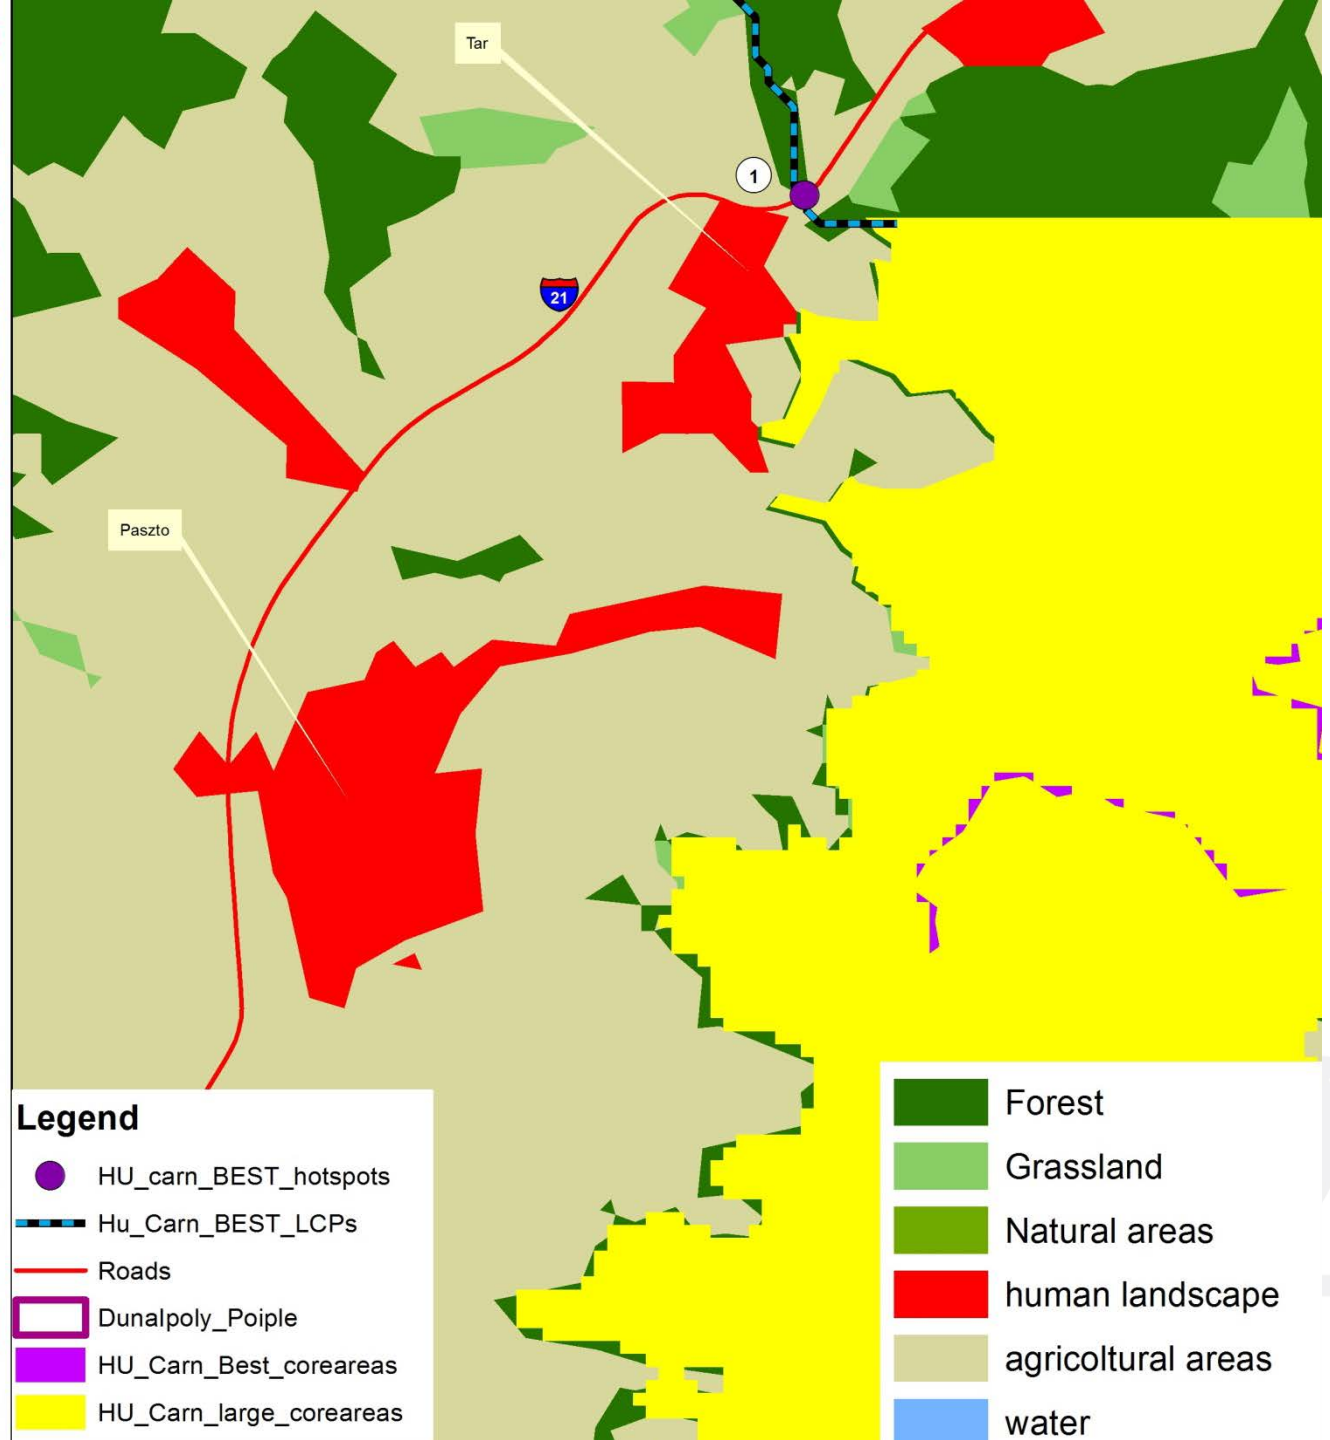

4th PSC meeting - HOTSPOTS -

5 - 6 March 2013

Vienna

EURAC.research WP-5

**SOUTH EAST
EUROPE**

Transnational Cooperation Programme

Hot Spots Slovakia Z1

EURAC
research

SOUTH EAST EUROPE

Transnational Cooperation Programme

Legend

- SK_carn_BEST_hotspots
- SB_carn_BEST_LCPs
- SK_BEST_Core_areas_lynxbearwolf
- SK_LARGE_Core_areas_lynxbearwolf
- Hotspots
- Main roads

SK_Landcover

- Forest
- Grassland
- Natural areas
- human landscape
- agricultural areas
- water

Jointly for our common future

SOUTH EAST EUROPE

Transnational Cooperation Programme

Hot Spots Hungary Z2

**SOUTH EAST
EUROPE**

Transnational Cooperation Programme

TAR

• Tar

Image © 2013 GeoEye
© 2013 Google

47°57'22.74" N 19°45'14.90" O Höhe 218 m

EURAC
research

**Hot Spots
Poland Z3**

**Landcover
GRIDCODE**