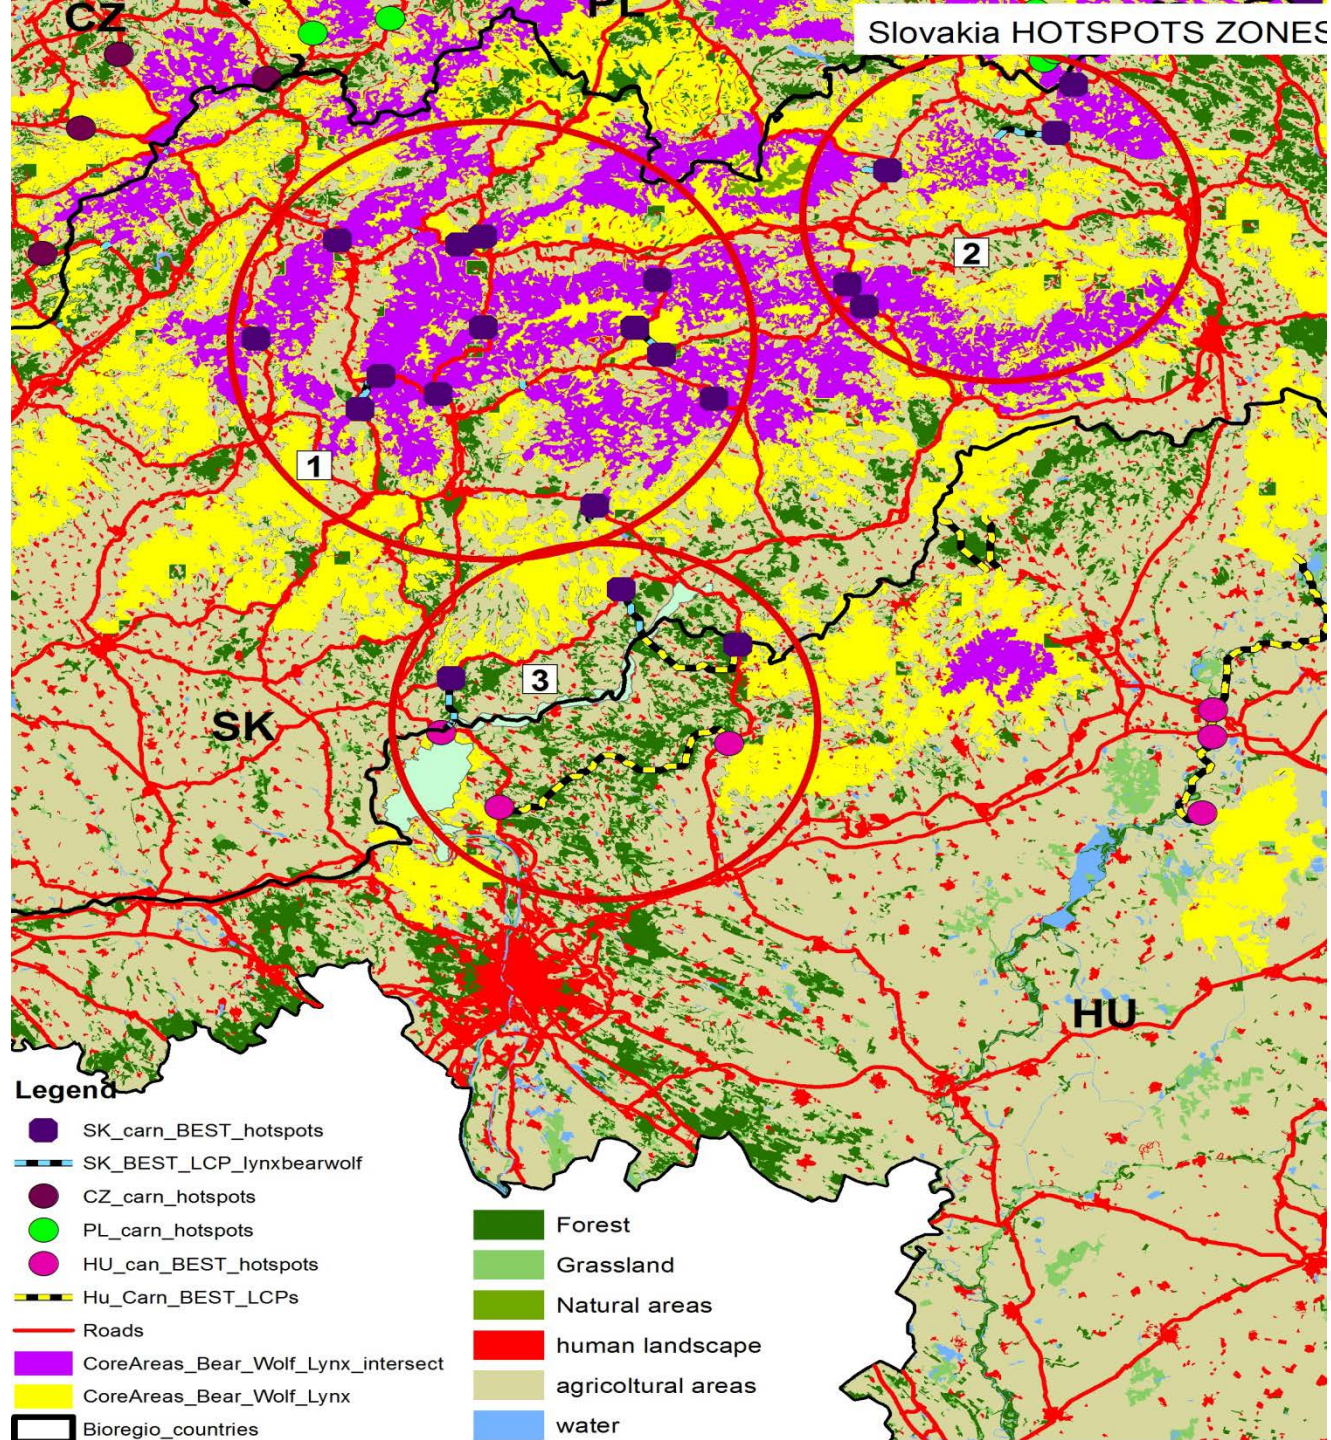

4th PSC meeting - HOTSPOTS -

5 - 6 March 2013

Vienna

EURAC.research WP-5

**SOUTH EAST
EUROPE**

Transnational Cooperation Programme

Hot Spots Slovakia Z1

EURAC
research

SOUTH EAST EUROPE

Transnational Cooperation Programme

Legend

- SK_carn_BEST_hotspots
- SB_carn_BEST_LCPs
- SK_BEST_Core_areas_lynxbearwolf
- SK_LARGE_Core_areas_lynxbearwolf
- Hotspots
- Main roads

SK_Landcover