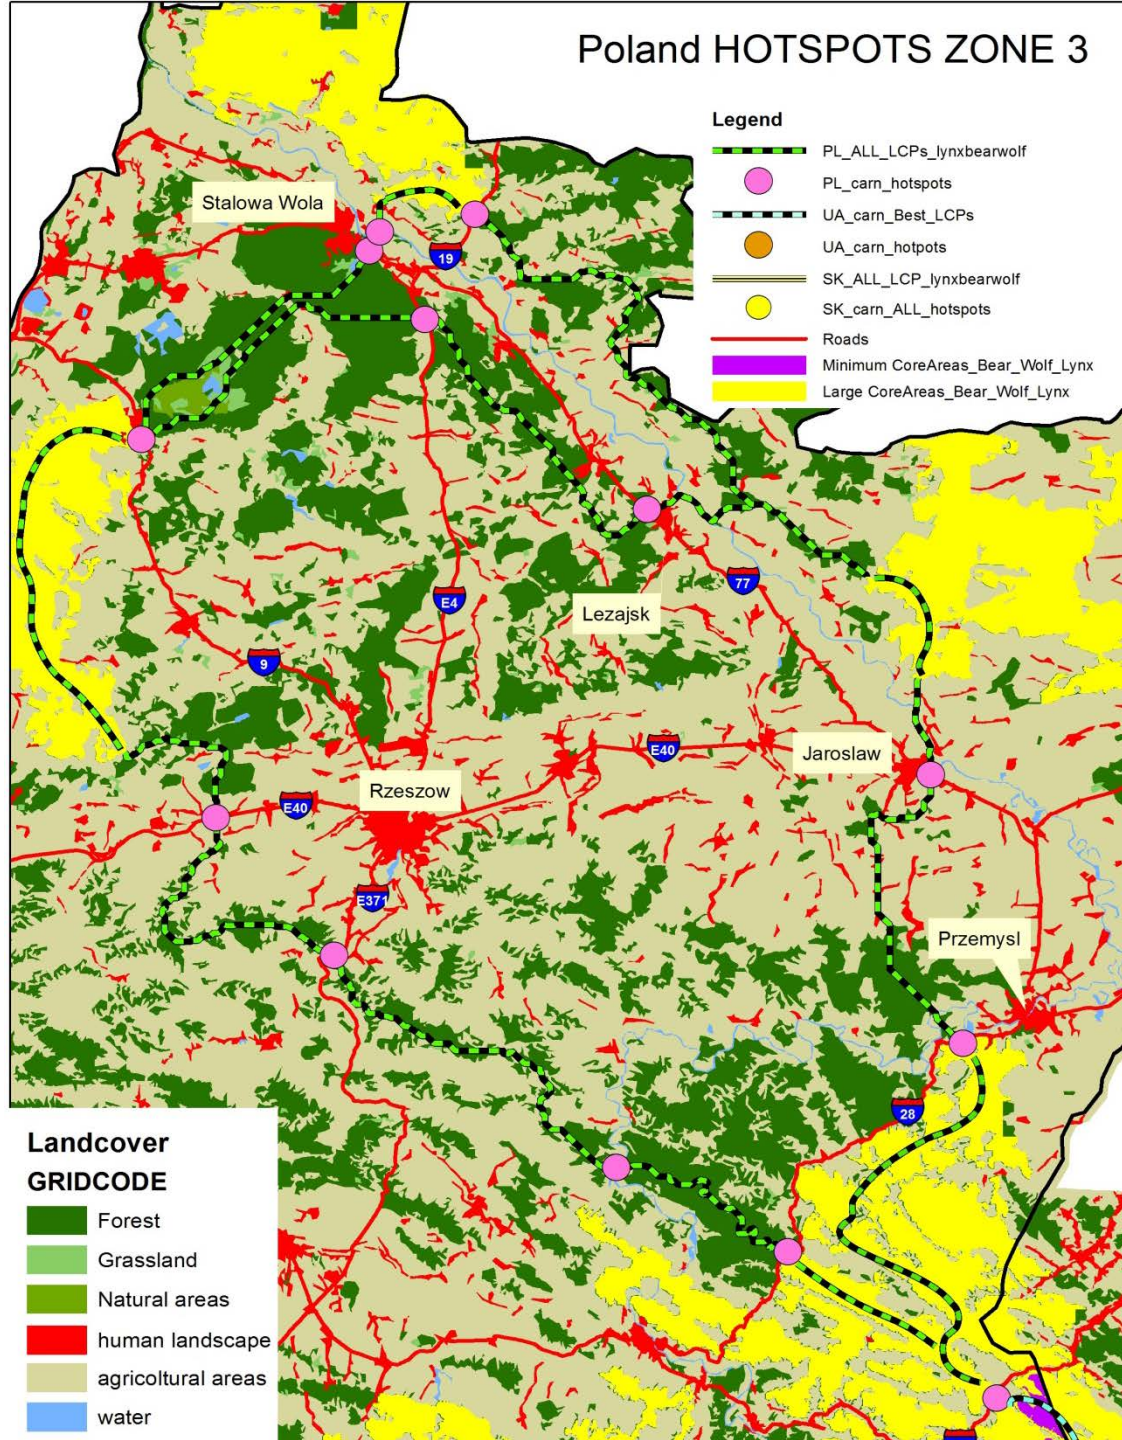

SOUTH EAST EUROPE

Transnational Cooperation Programme

Poland HOTSPOTS ZONE 3

Programme co-funded by the
EUROPEAN UNION

Legend

- PL_ALL_LCPs_lynxbearwolf
- PL_carn_hotspots
- UA_carn_Best_LCPs
- UA_carn_hotspots
- SK_ALL_LCP_lynxbearwolf
- SK_carn_ALL_hotspots
- Roads
- Minimum CoreAreas_Bear_Wolf_Lynx
- Large CoreAreas_Bear_Wolf_Lynx

Landcover GRIDCODE

- Forest
- Grassland
- Natural areas
- human landscape
- agricultural areas
- water