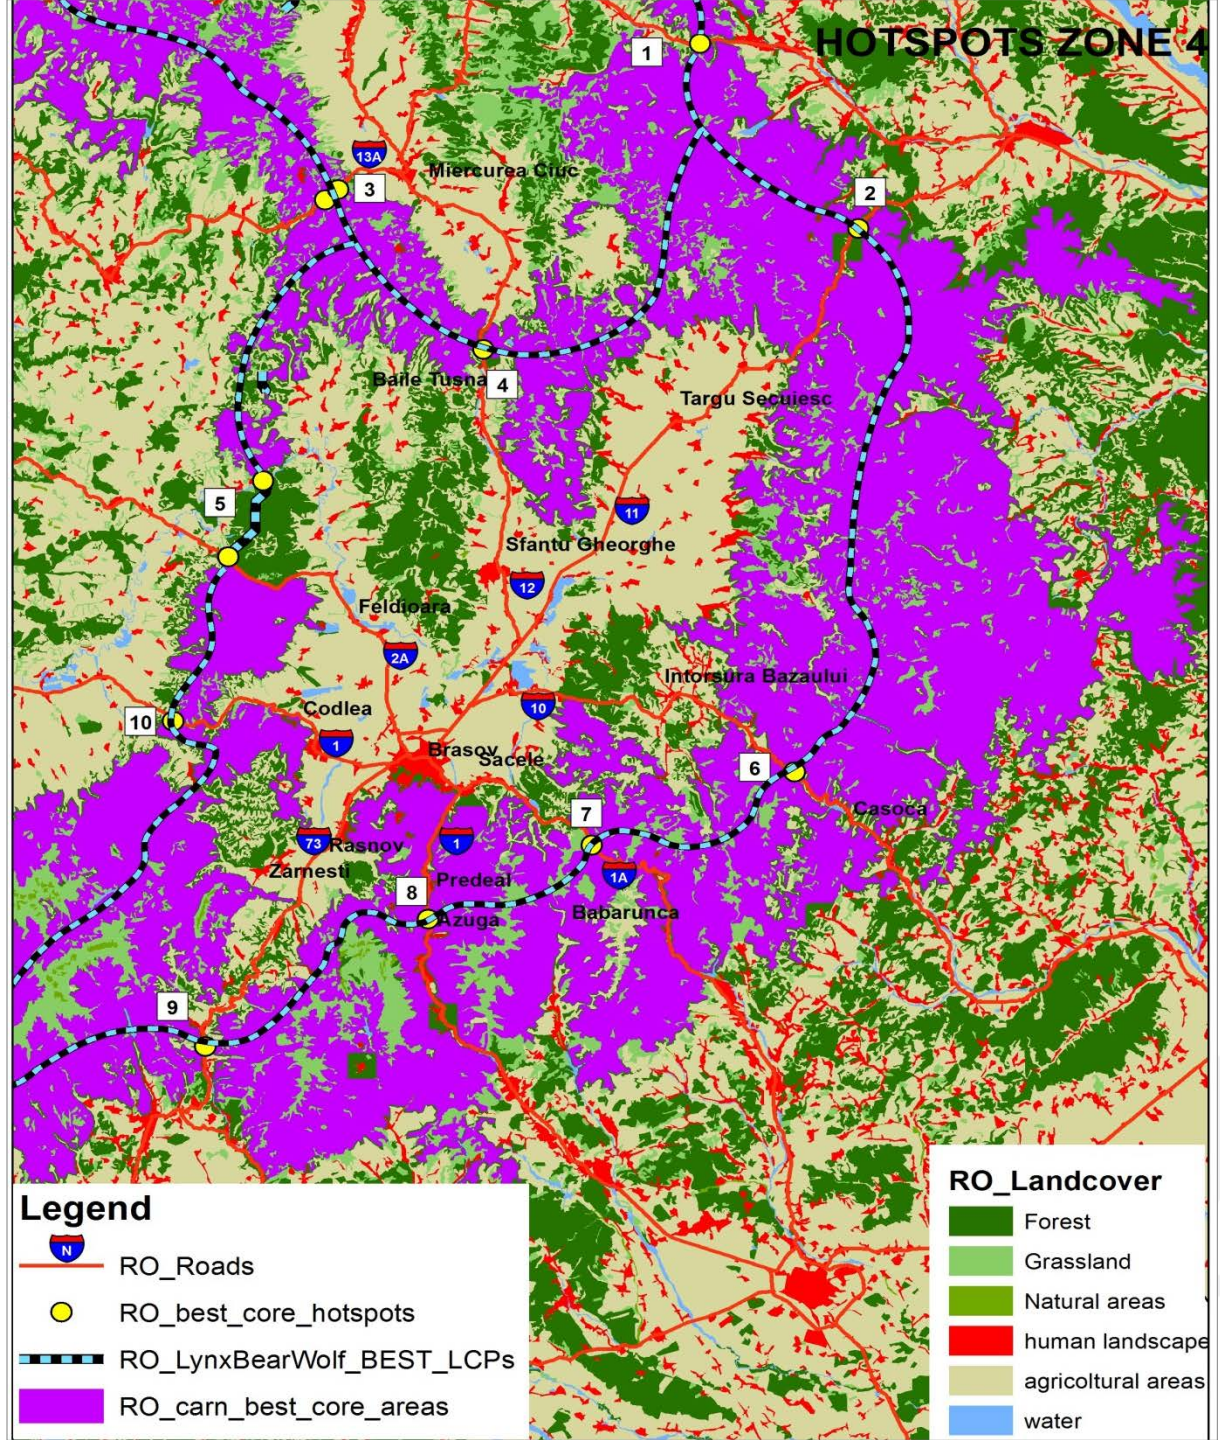

**SOUTH EAST
EUROPE**

Transnational Cooperation Programme