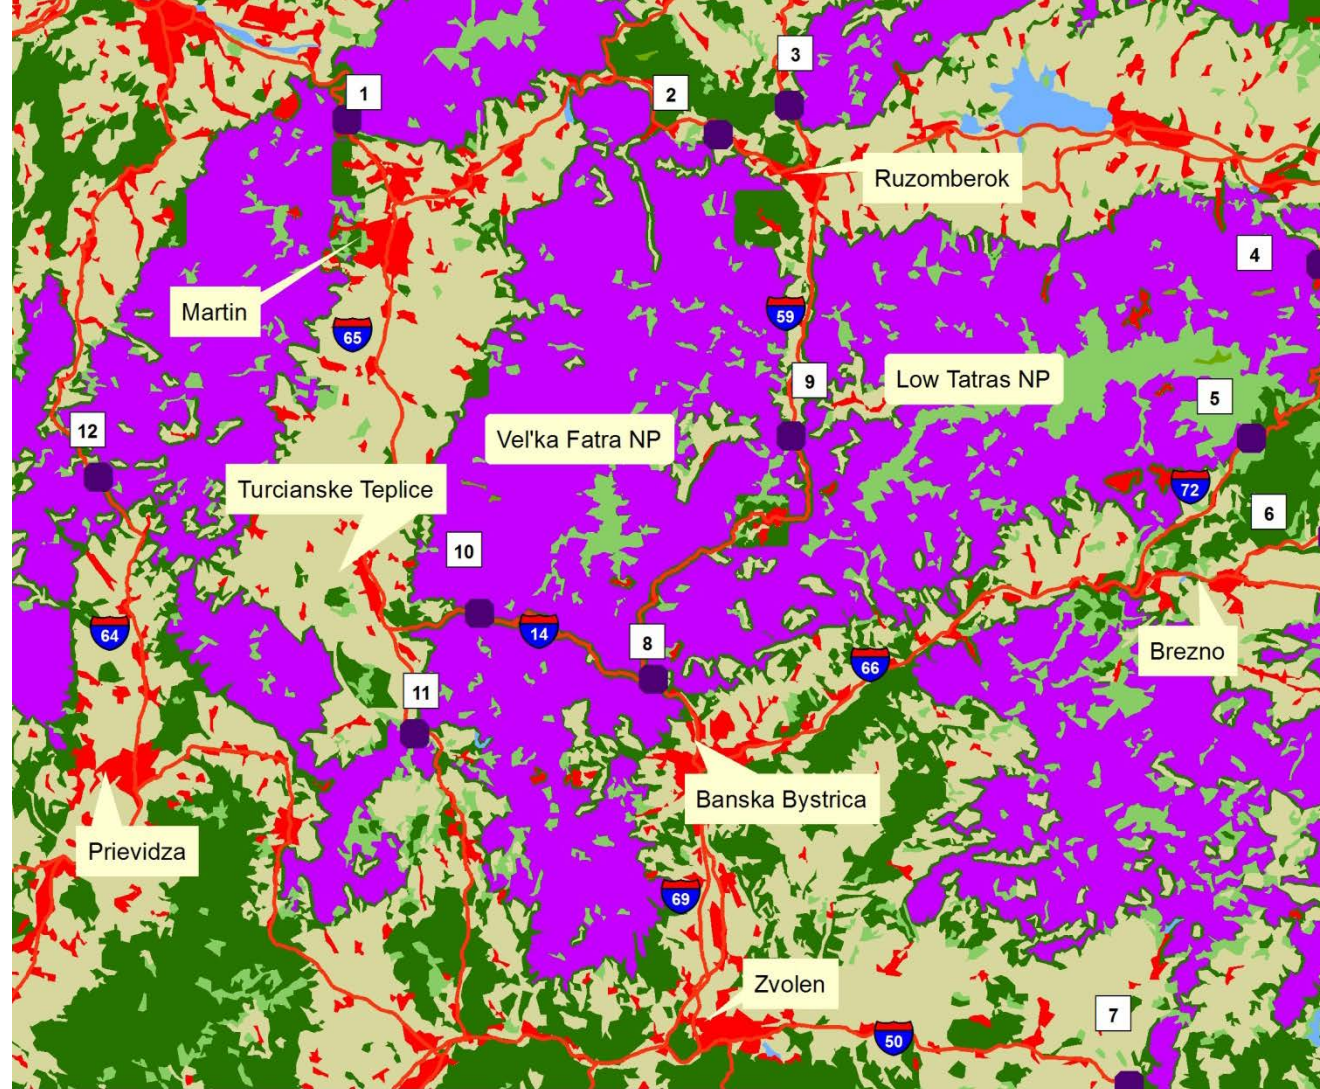

4th PSC meeting - HOTSPOTS -

5 - 6 March 2013

Vienna

EURAC.research WP-5

**SOUTH EAST
EUROPE**

Transnational Cooperation Programme

Hot Spots Slovakia Z1

EURAC
research

SOUTH EAST EUROPE

Transnational Cooperation Programme

Legend

- SK_carn_BEST_hotspots
- SB_carn_BEST_LCPs
- SK_BEST_Core_areas_lynxbearwolf
- SK_LARGE_Core_areas_lynxbearwolf
- Hotspots
- Main roads

SK_Landcover

Transnational Cooperation Programme

Hot Spots Romania Z4

Legend

-  RO_Roads
-  RO_best_core_hotspots
-  RO_LynxBearWolf_BEST_LCPs
-  RO_carn_best_core_areas
-  Protectie integrala

RO_Landcover

-  Forest
-  Grassland
-  Natural areas
-  human landscape
-  agricultural areas
-  water

Transnational Cooperation Programme

**SOUTH EAST
EUROPE**

Transnational Cooperation Programme

Hot Spots Ukraine

EURAC
research

**SOUTH EAST
EUROPE**

Transnational Cooperation Programme

Ukraine HOTSPOTS ZONE 2