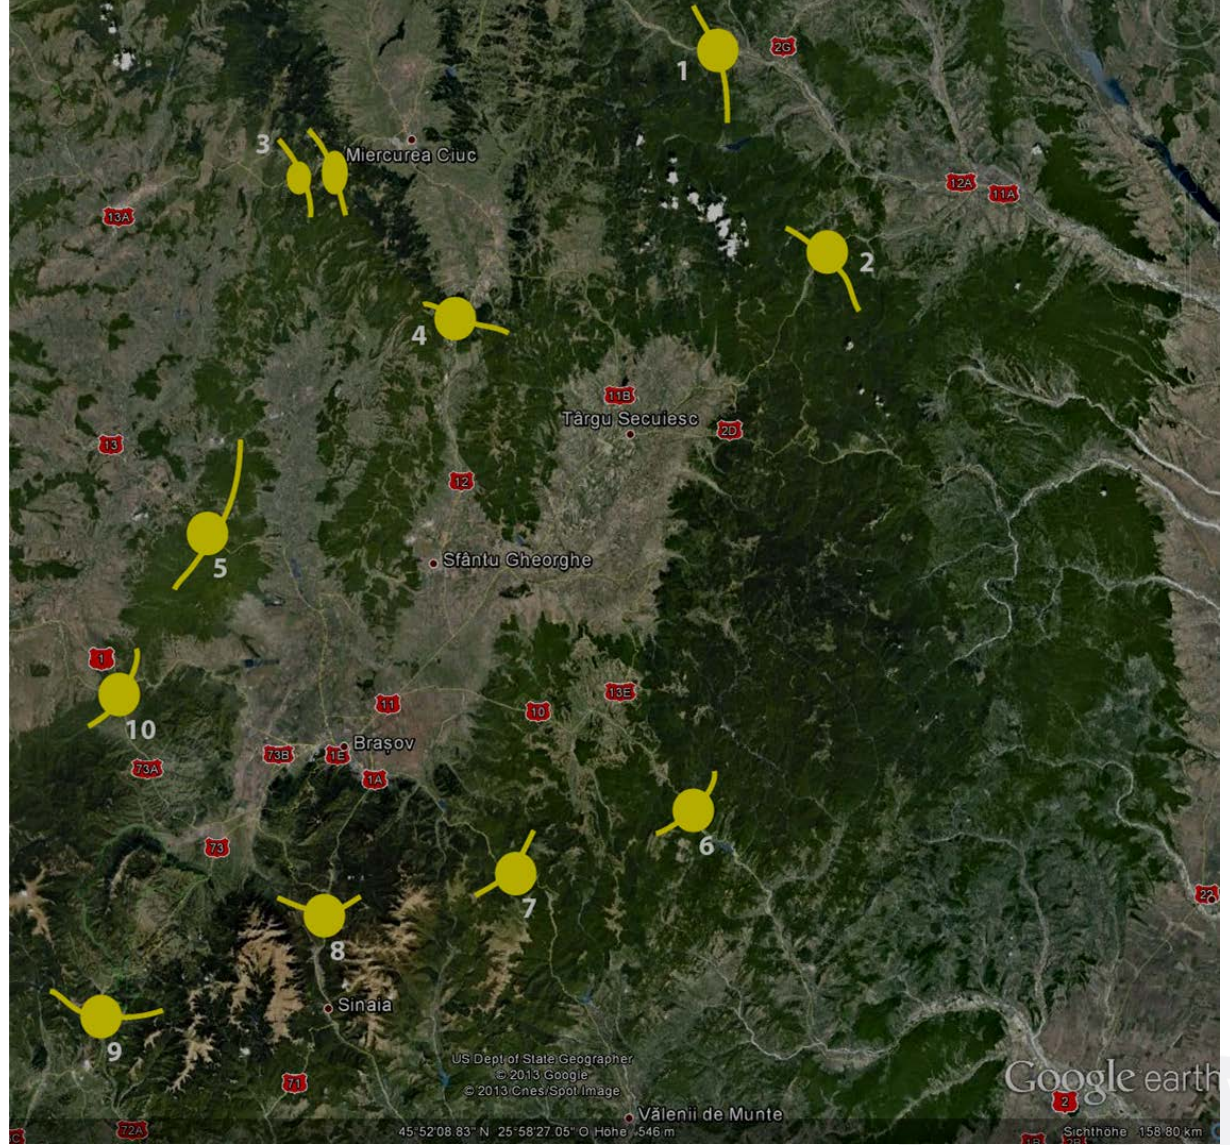

Jointly for our common future